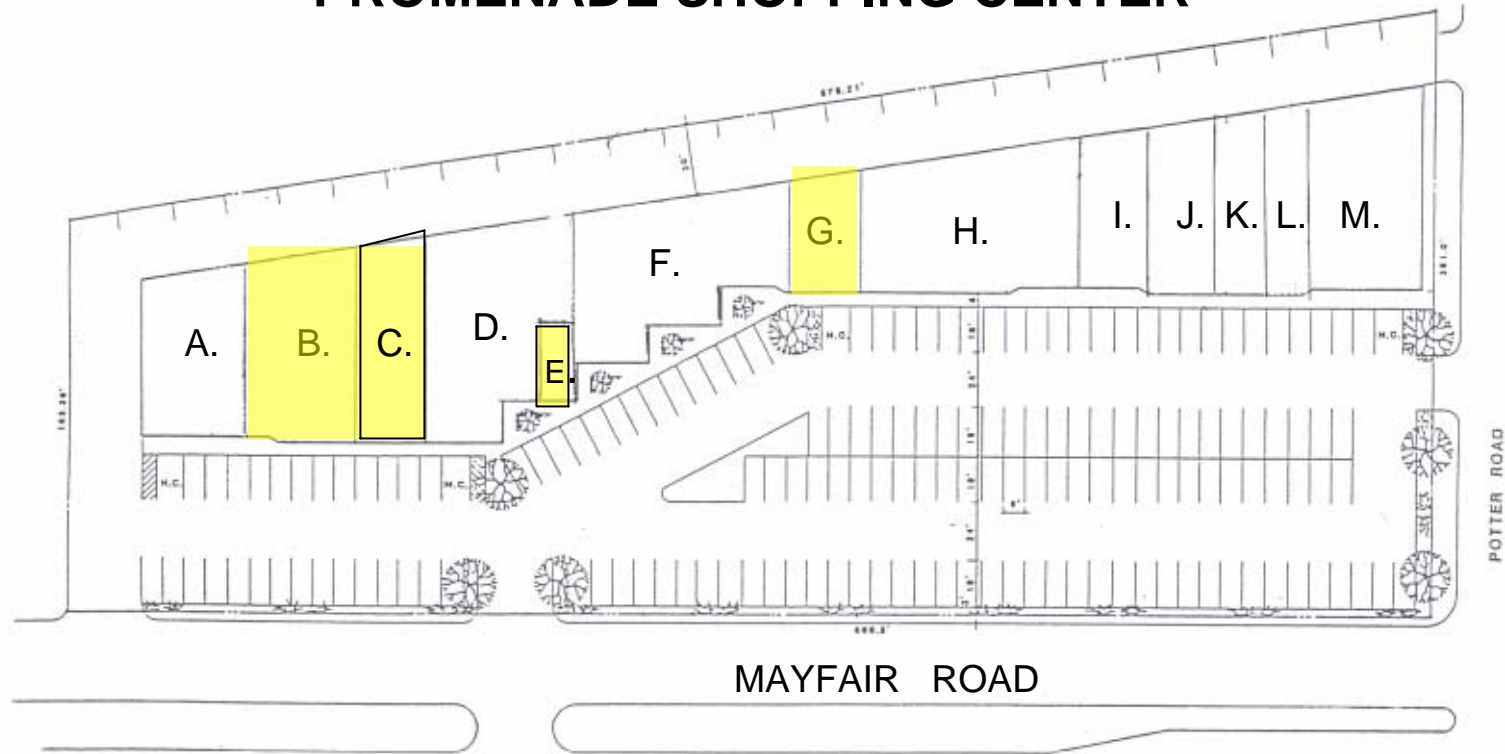

PROMENADE SHOPPING CENTER

Tenants/Vacancy

A.	Verlo Mattress:	3,024 square feet
B.	Brook Furniture Rental: Available	3,454 square feet
C.	Curenza Hair Design: Available	2,480 square feet
D.	Honey Baked Ham:	4,127 square feet
E.	Wireless Dimensions: Available	750 square feet
F.	Kinko's:	4,816 square feet
G.	Maternity: Available	1,454 square feet
H.	Rockler Woodworking:	5,002 square feet
I.	Cousins Subs:	2,300 square feet
J.	Ball Jewelers:	1,307 square feet
K/L.	Fast Signs:	2,603 square feet (1,370 & 1,233) square feet
M.	Habanero's Mexican Restaurant	4,757 square feet